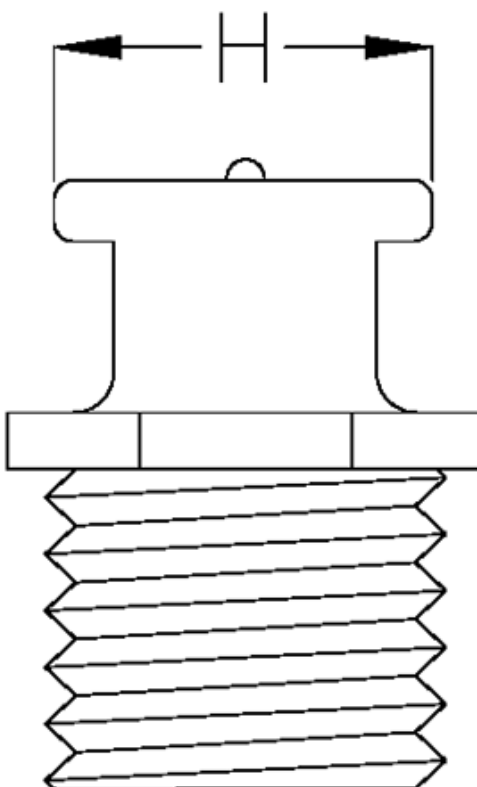

Article number: 53093105

Description: KLEE Button head lubrication nipple DIN 3404
M1 head \varnothing 16mm, M8x1,0

Measures

H = 16

Thread = M8x1,0